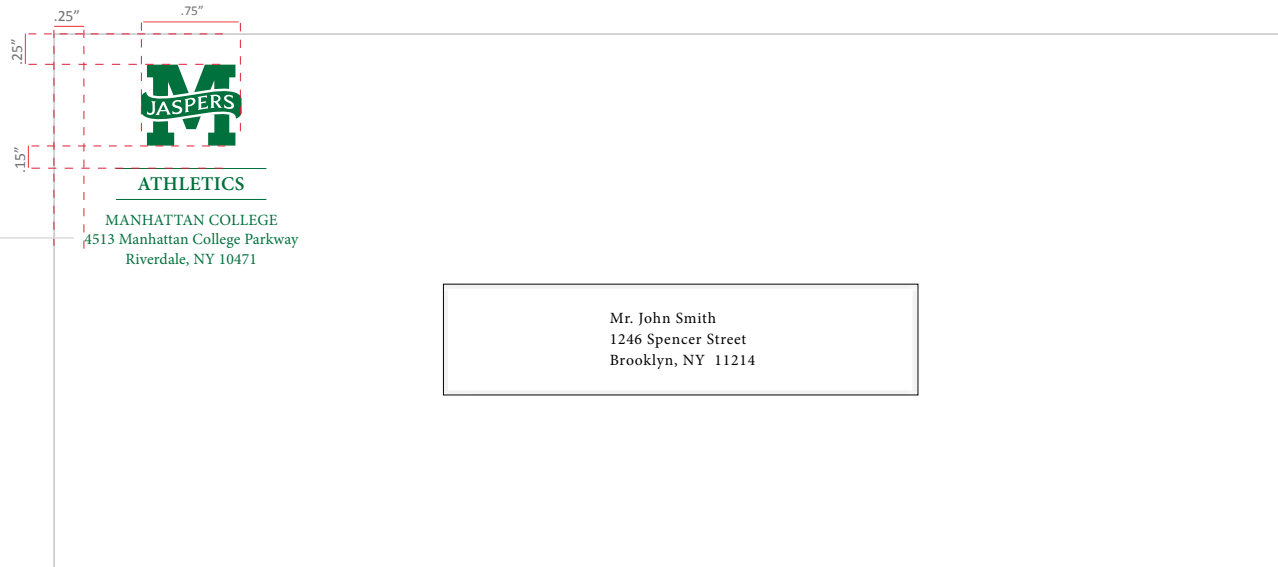

# SAMPLE APPLICATION - (Envelope #10) With Green Flap

**FONTS:**

Return Address:  
Minion Pro Regular  
8 pts  
(Manhattan College-  
All caps)

# SAMPLE APPLICATION - (Envelope #10) Without Green Flap

**FONTS:**

Return Address:

Minion Pro Regular  
8 pts  
(Manhattan College-  
All caps)

.90" center right and left and up and top to bottom of flap