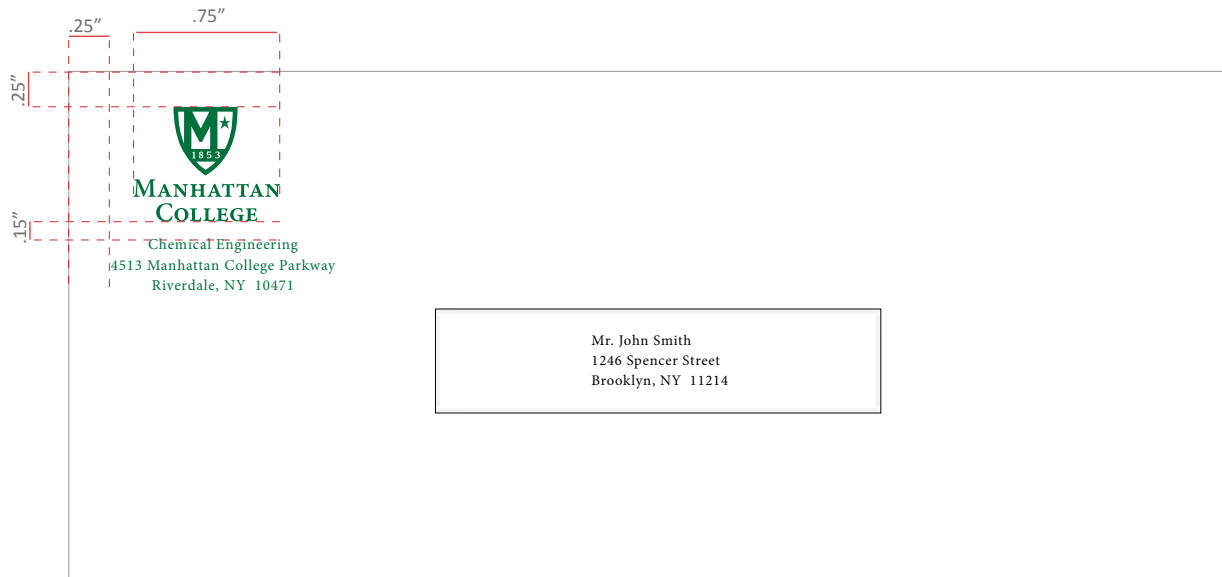

SAMPLE APPLICATION - (Envelope #10) With Green Flap

FONTS:

Return Address: Minion Pro Regular, 8 pts

SAMPLE APPLICATION - (Envelope #10) Without Green Flap

FONTS:

Return Address: Minion Pro Regular, 8 pts

FONTS: