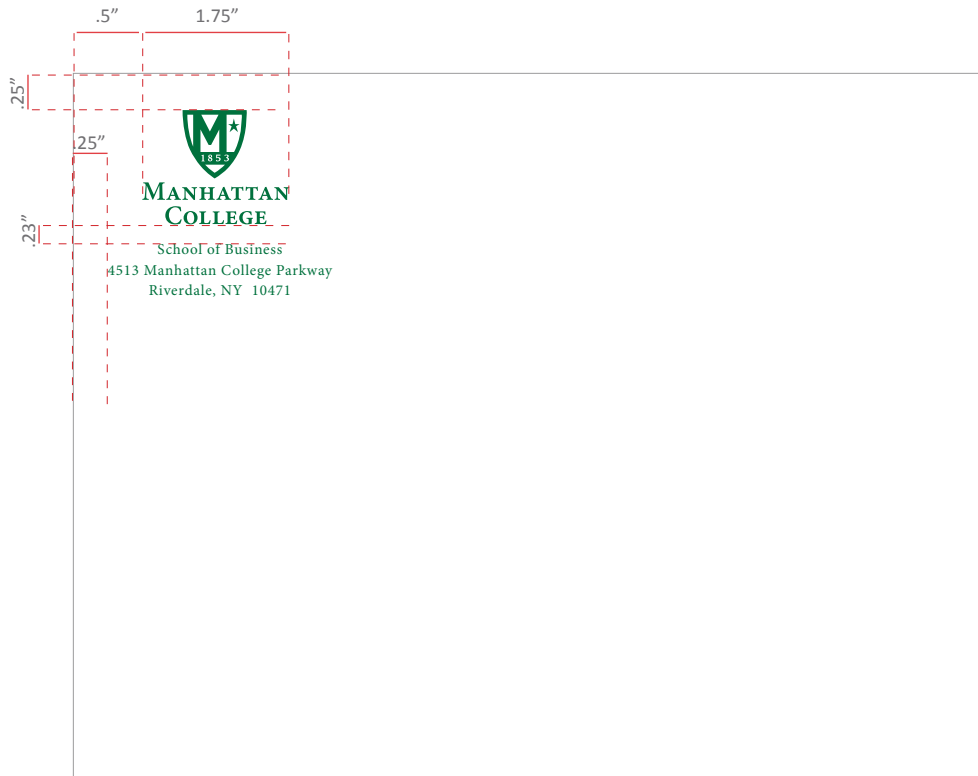

FONTS:
Return Address: Times New Roman, 12.5 pts

SAMPLE APPLICATION - (Envelope 9x12) With Green Flap

FONTS:

Return Address: Minion Pro Regular, 10pts

Website URL: Minion Pro Regular, 10 pts

SAMPLE APPLICATION - (Envelope 9x12) Without Green Flap

FONTS:

Return Address: Minion Pro Regular, 13 pts

Website URL: Minion Pro Regular, 9.6 pts