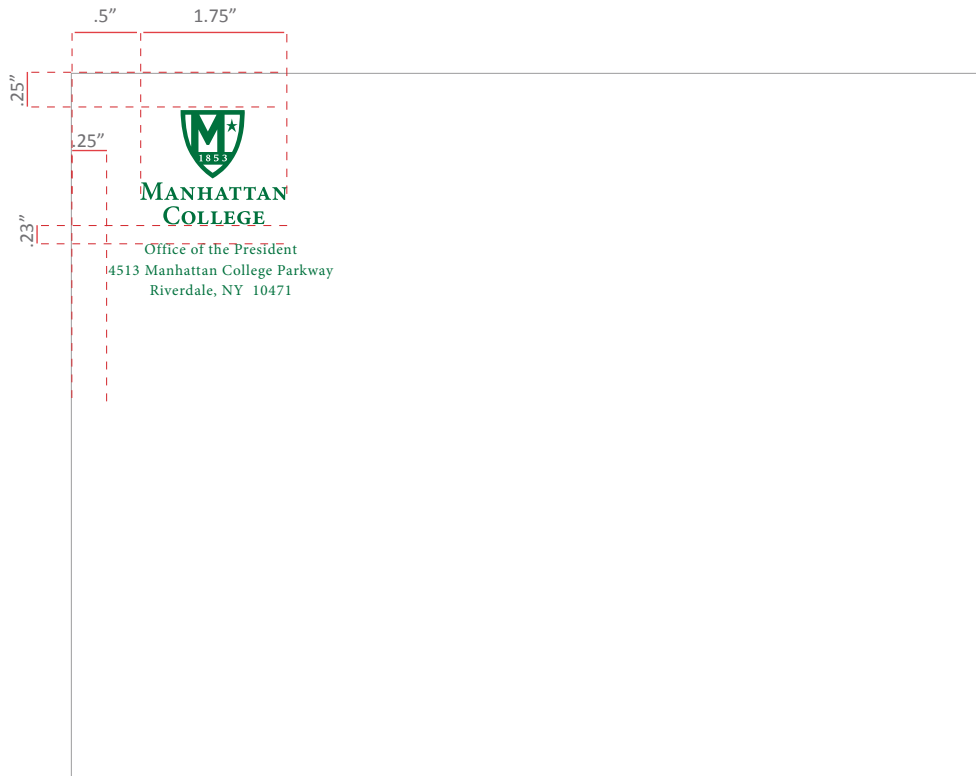

Website: Minion Pro Regular, 7.383 pts

SAMPLE APPLICATION - (A-2) Memo Envelope

FONTS:

Return Address: Minion Pro Regular, 7 pts

SAMPLE APPLICATION - (Envelope #9 & BRE) Without Green Flap

FONTS:
Manhattan College: 12 pts
Return Address: Minion Pro Regular, 10 pts

FONTS:
Return Address: Times New Roman, 12.5 pts

SAMPLE APPLICATION - (Envelope 9x12) With Green Flap

FONTS:

Return Address: Minion Pro Regular, 10pts

Website URL: Minion Pro Regular, 10 pts

SAMPLE APPLICATION - (Envelope 9x12) Without Green Flap