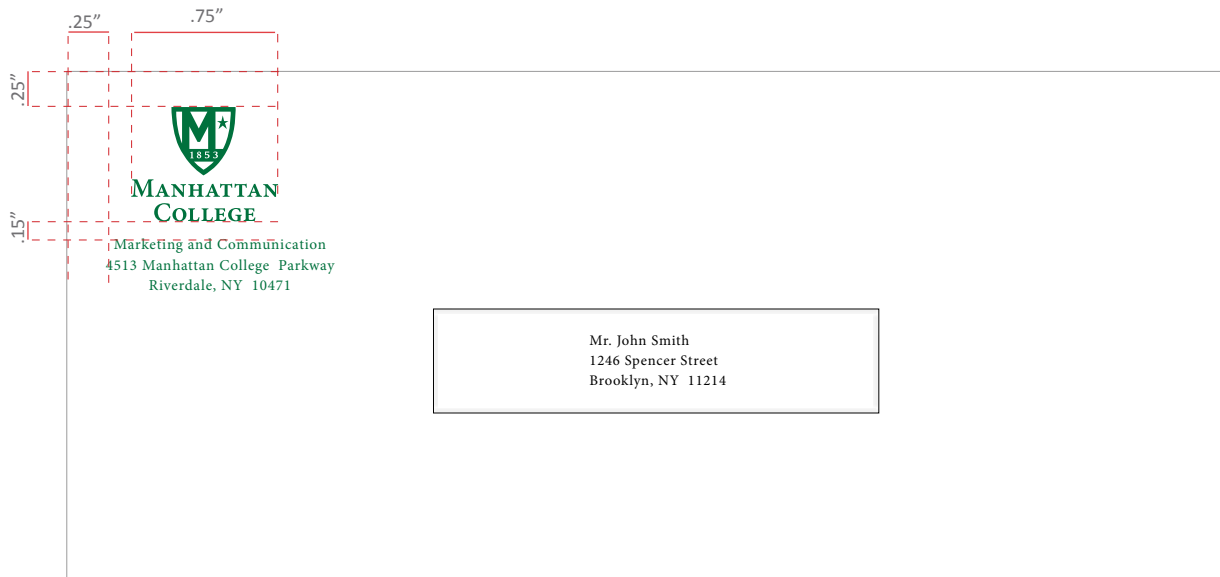

SAMPLE APPLICATION - (Envelope #10) With Green Flap

FONTS:

Return Address: Minion Pro Regular, 8 pts

SAMPLE APPLICATION - (Envelope #10) Without Green Flap

FONTS:

Return Address: Minion Pro Regular, 8 pts

FONTS: